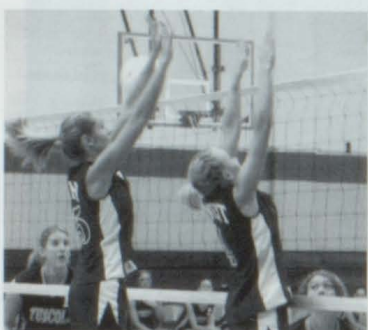

ABOVE: Brittany and Brooke with the team effort for the block.